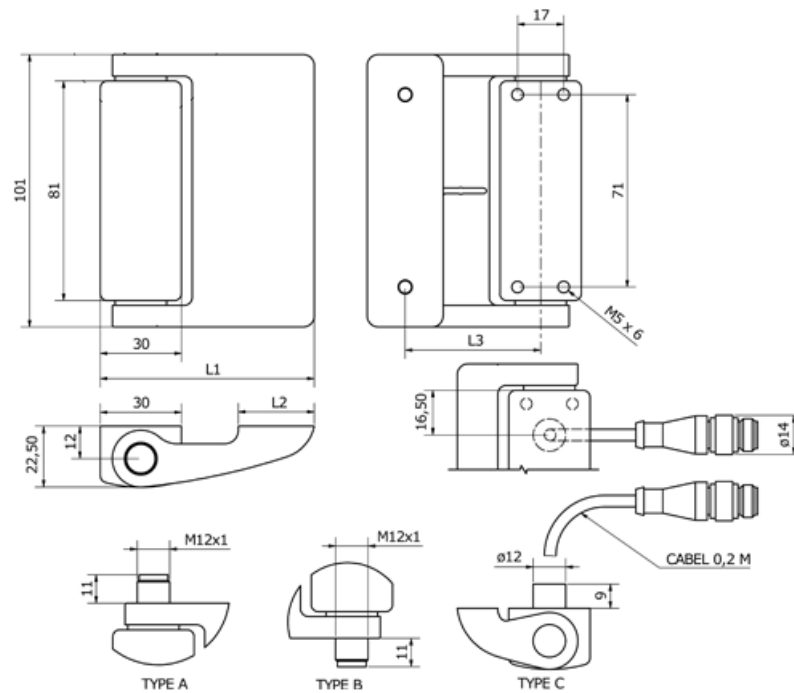

Article number: 2015810391

Description: E+G hinge with safety switch GN139.1-49-101-B  
Zinc die casting, silver metallic coated/1.4305

## Measures

L1 = 49

L2 = 15

L3 = 27